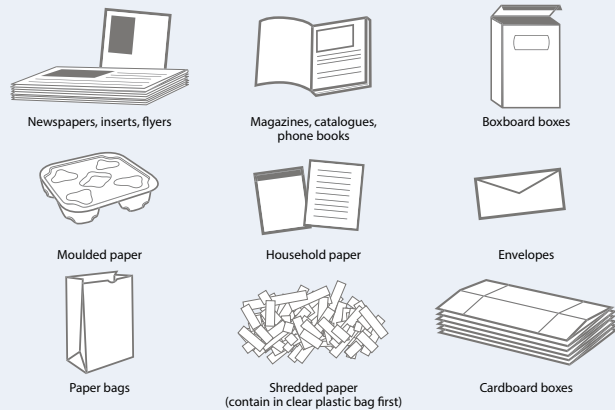

DROP-OFF ONLY

TAKE TO RECYCLING DEPOT

- ✓ Greeting cards
- ✓ Paper gift wrap
- ✓ Paper gift bags
- ✓ Paper carry-out beverage trays
- ✓ Cores from paper towel and toilet paper